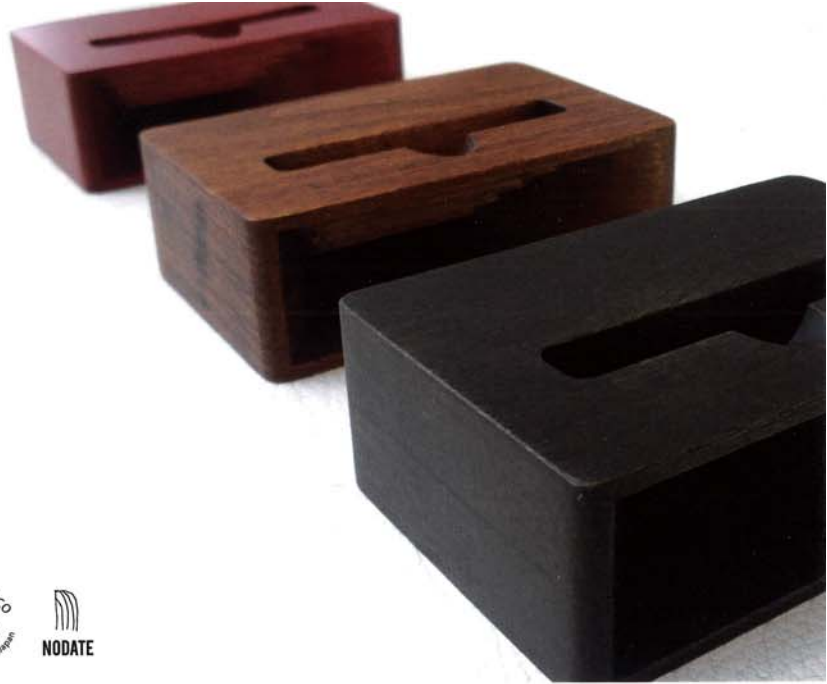

Carrier Bag

Material / 100% コットン
 Made in Aizu, Japan

Kobukusa

for
Nodate **mug**

Material / シルク
Size / W155mm×H160mm
Textile printing / India
Made in Aizu, Japan

3,800 yen

ACUSTICO
Eau
Made in Aizu / Japan